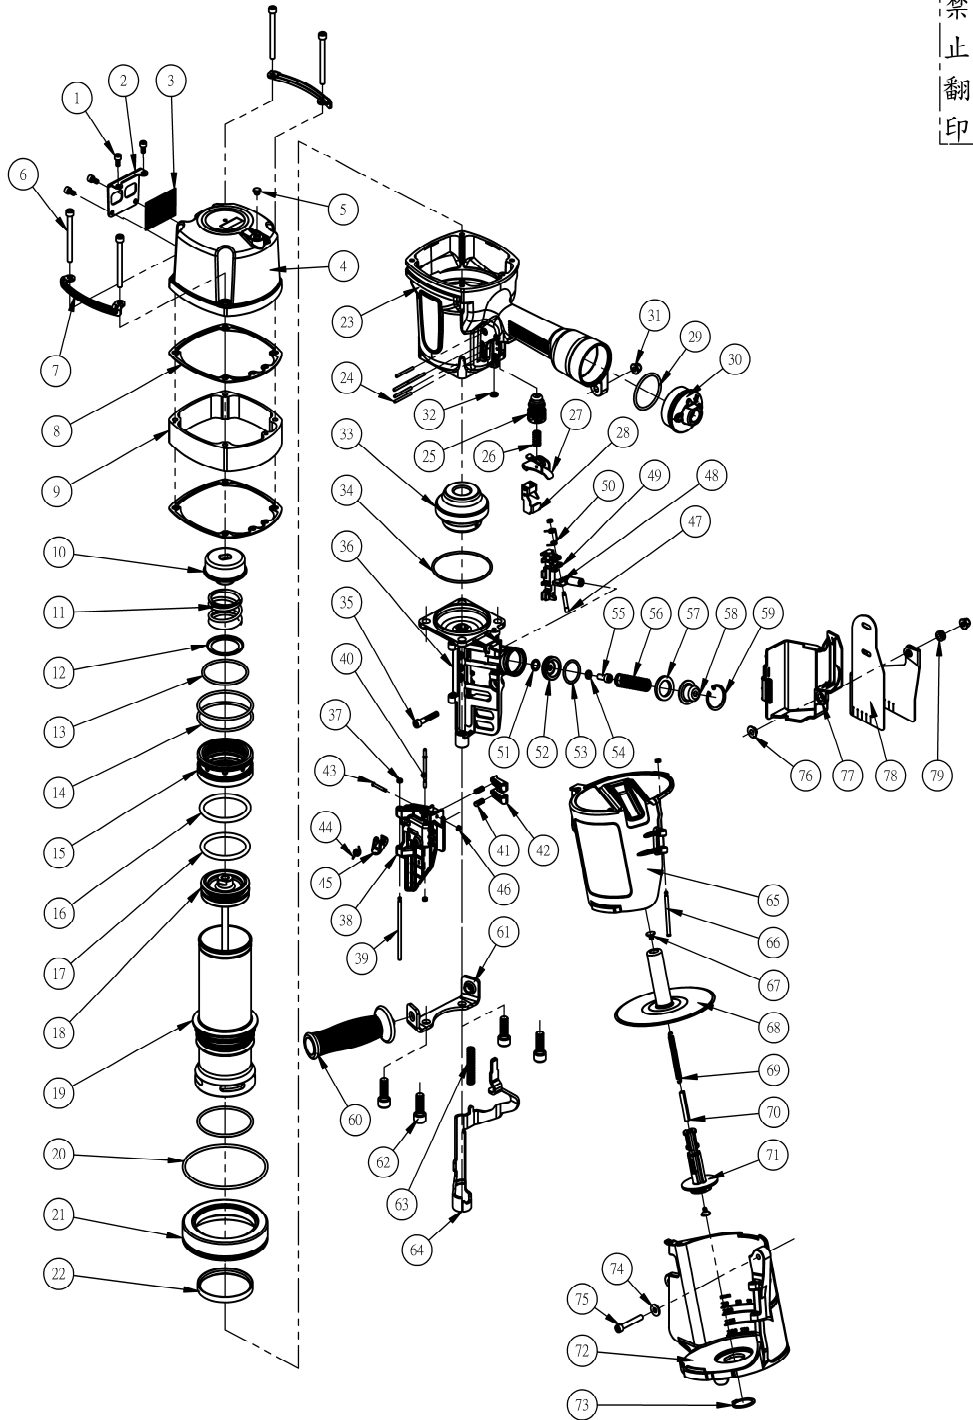

禁止翻印

PN130B.B01 A 2019/11/28

PN130B		NOTE: When ordering spare parts. Please state the part name and part number.					
Item	Part NO.	Description	Qty	Item	Part NO.	Description	Qty
1	100301	Screw	4	50	104277	Spring, Feed Pawl	1
2	100300	Exhaust Cover	1	51	100011	O-Ring	1
3	100305	Exhaust Filter	1	52	104281	Feed piston	1
4	101967	Cylinder Cap Unit	1	53	104296	O-Ring	1
5	100142	Grommet	1	54	104938	Washer	1
6	101624	Screw	4	55	100681	Screw Socket	1
7	100306	Protector	2	56	104282	Spring, Feed Piston	1
8	100307	Cylinder Cap Seal	2	57	104283	Stop, Feed Piston	1
9	104297	Spacer	1	58	104284	Spring Collar	1
10	100309	Piston Stop	1	59	104285	C-Ring	1
11	100310	Spring, Head Valve	1	60	101604	Handle Arm	1
12	100311	Washer, Head Valve Spring	1	61	104286	Retainer	1
13	100149	O-Ring	1	62	100335	Screw Socket	4
14	100313	O-Ring	3	63	100366	Spring, Contact Arm	1
15	100894	Head Valve Piston	1	64	101620	Contact Arm	1
16	100895	O-Ring	1	65	104288	Magazine Cover	1
17	100315	O-Ring	1	66	104295	Step Pin	1
18	101618	Main Piston Unit	1	67	100113	Receiver, Spring	2
18-1	100317	Main Piston	1	68	104302	Nail Support	1
18-2	101619	Driver	1	69	104290	Tenison Spring	1
19	104299	Cylinder	1	70	100110	Spacer	1
20	100321	O-Ring	1	71	104292	Magazine Post	1
21	103335	Cylinder Ring	1	72	104293	Magazine	1
22	103034	O-Ring	1	73	104294	C-Ring	1
23	100324	Frame	1	74	100046	Plain Washer	1
24	100220	Roll Pin	5	75	100045	Screw Socket	1
25	100450	Trigger Valve Unit (C.T)	1	76	103025	Bushing	1
26	100389	Spring	1	77	104287	Contact Arm Cover	1
27	100386	Trigger Unit (C.T)	1	78	103091	Dust Cover	1
28	100175	Contact Arm Guide	1	79	100119	Collar	1
29	100327	O-Ring	1	MOQ for items in the following categories is 10pcs, order quantities under 10pcs for these items will be adjusted accordingly			
30	101872	End Cap	1	1. Orings – not included in the oring kits			
31	100117	Nut, Elastic Stop M6	2	2. Screws, bolts			
32	100332	O-Ring	1	3. Pins - roll pin, solid pins			
33	100330	Bumper	1	4. Standard washers – not special washers.			
34	100331	O-Ring	1	5. Nuts			
35	100208	Screw Socket	1				
36	104272	Nose	1				
37	100078	Rubber Washer	3				
38	104274	Door	1				
39	100346	Step Pin	1				
40	103090	Step Pin	1				
41	100337	Comp Spring B	2				
42	100197	Check Pawl	2				
43	100347	Step Pin	1				
44	104303	Spring, Door Latch	1				
45	100349	Door Latch	1				
46	103276	Rubber Washer	2				
47	104278	Step Pin	1				
48	104280	Feed Piston Rod	1				
49	104276	Feed Pawl	1				