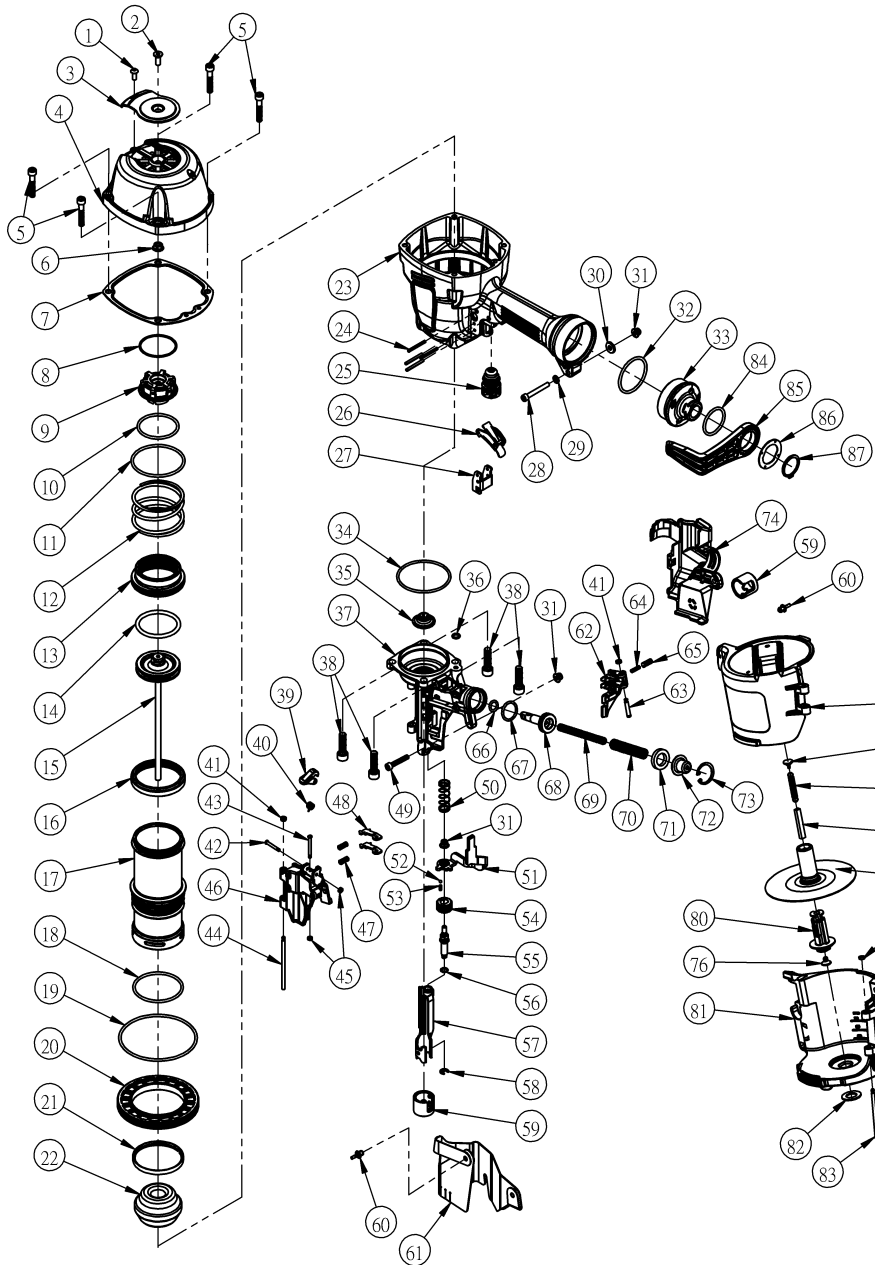

禁止翻印

FCN90B.B01 A 2020-08-11

FCN90B-CT		NOTE: When ordering spare parts. Please state the part name and part number.					
Item	Part NO.	Description	Qty	Item	Part NO.	Description	Qty
1	101330	Screw M5*12	1	52	101387	Steel ball	1
2	100769	Hex.Soc.Flat Counter Sunk Hd. Bolt	1	53	101388	Spring	1
3	101433	Exhaust Cover	1	54	101389	Adjust dial	1
4	101303	Cap	1	55	101390	Contact Bolt	1
5	100208	Screw Socket Hd M6*35	4	56	101391	O-Ring	1
6	101331	Nut M6	1	57	101392	Arm, Lower Contact	1
7	103443	Seal, Cylinder Cap	1	58	104097	E-Ring	1
8	101332	Spacer	1	59	101394	No Mar Pad	2
9	101308	Piston Stop	1	60	104105	Hook Dust Cover	2
10	101312	O-Ring	1	61	101396	Dust Cover	1
11	101311	O-Ring	1	62	101365	Feed Pawl	1
12	101306	Spring	1	63	100340	Step Pin	1
13	101310	Head Valve Piston	1	64	100336	Comp Spring	1
14	101314	O-Ring	1	65	100337	Comp Spring	1
15	101439	Main Piston Unit	1	66	100011	O-Ring	1
16	101316	Cylinder Seal	1	67	100098	O-Ring	1
17	101321	Cylinder	1	68	101369	Feed Piston	1
18	101320	O-Ring	1	69	100342	Spring	1
19	101319	O-Ring	1	70	100206	Spring	1
20	101318	Cylinder Ring	1	71	100205	Feed Piston Stop	1
21	101322	Check Valve	1	72	100207	Spring Collar	1
22	101323	Bumper	1	73	100104	C-Ring	1
23	107007	Frame	1	74	109056	Contact Arm Cover	1
24	100966	Spring Pin	4	75	101407	Magazine Cover	1
25	103955	100063 Trigger Valve Unit(CT)	1	76	100113	Receiver.Spring	2
26	100067	Trigger Unit (C.T)	1	77	100111	Tension Spring	1
27	107003	Contact Arm Guide	1	78	100110	Spacer	1
28	101328	Screw Socket Hd M5*40	1	79	101398	Nail Support	1
29	100638	Washer	1	80	100112	Magazine Post	1
30	101336	Washer	1	81	101409	Magazine	1
31	101096	Nut, Elastic Stop M5	3	82	100115	Post Retainer	1
32	100327	O-Ring	1	83	100364	Step Pin	1
33	104090	End Cap	1	84	104095	O-Ring	1
34	101354	O-Ring	1	85	104091	Hook	1
35	101307	Driver Guide	1	86	104092	Washer	1
36	100332	O-Ring	1	87	104093	C-Ring	1
37	101359	Nose	1	MOQ for items in the following categories is 10pcs, order quantities under 10pcs for these items will be adjusted accordingly			
38	100188	Screw Socket Hd M8*30	4	1. Orings – not included in the oring kits			
39	100349	Door Latch	1	2. Screws, bolts			
40	101377	Spring, Door Latch	1	3. Pins - roll pin, solid pins			
41	100078	Rubber Washer	3	4. Standard washers – not special washers.			
42	100347	Step Pin	1	5. Nuts			
43	101383	Step Pin	1				
44	101362	Pin	1				
45	103276	Rubber Washer	2				
46	101375	Door	1				
47	100085	Compression Spring	2				
48	101381	Check Pawl	2				
49	100568	Screw Socket Hd M5*30	1				
50	109014	Spring, Contact Arm	1				
51	105524	Contact Arm	1				